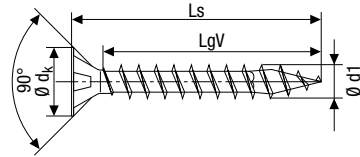

SPAX BLACK

AFMETINGEN

Zinc class 1 **A2T**

SPAX universal screw, black zinc-plated

Thread \varnothing d1	3.0* \varnothing dk = 6.0						
Dimensions [mm]							
Total length Ls	16	20	25	30			
Thread length LgV	14	17	21	26			

Thread \varnothing d1	3.5 \varnothing dk = 7.0						
Dimensions [mm]							
Total length Ls	16	20	30	40			
Thread length LgV	13	16	25	35			

Thread \varnothing d1	4.0 \varnothing dk = 8.0							
Dimensions [mm]								
Total length Ls	16	20	25	30	35	40	50	60
Thread length LgV	13	16	21	25	30	35	45	50**

Thread \varnothing d1	4.5 \varnothing dk = 8.8						
Dimensions [mm]							
Total length Ls	20	25	30	40			
Thread length LgV	15	20	25	34			

Thread \varnothing d1	5.0 \varnothing dk = 9.7						
Dimensions [mm]							
Total length Ls	20	30	40	50			
Thread length LgV	15	25	35	44			